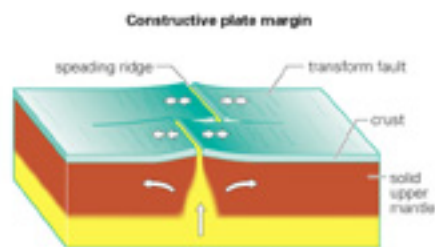

Aristotle Lane
Oxford OX2 6TR

Telephone 01865 512331

Fax 01865 512408

e-mail @odi-illustration.co.uk

ISDN 01865 517995

website www.o-d-i.com

Destructive plate margins
subduction zone

Collision zone