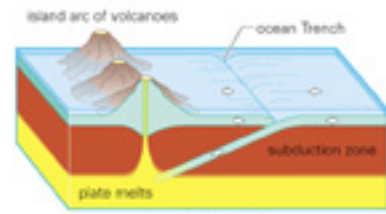

Aristotle Lane
Oxford OX2 6TR

Telephone 01865 512331

Fax 01865 512408

e-mail @odi-illustration.co.uk

ISDN 01865 517995

website www.o-d-i.com

Destructive plate margins
subduction zone

Collision zone