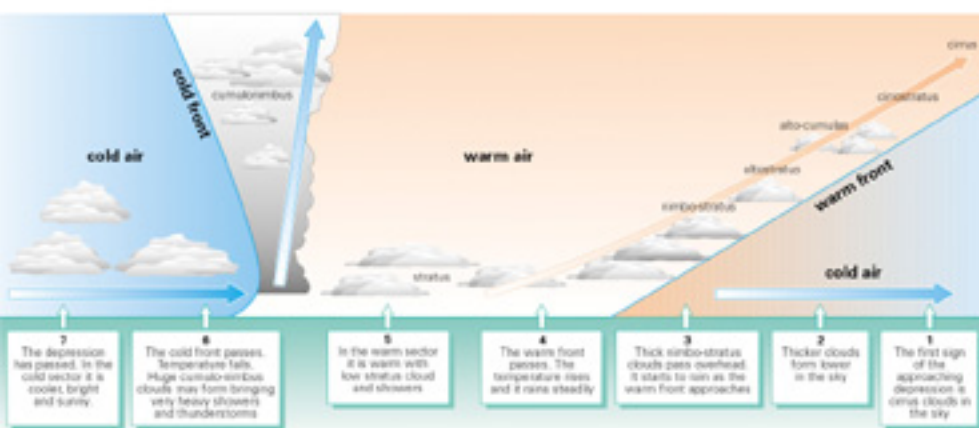

Aristotle Lane
Oxford OX2 6TR

Telephone 01865 512331

Fax 01865 512408

e-mail @odi-illustration.co.uk

ISDN 01865 517995

website www.o-d-i.com

Destructive plate margins
subduction zone

Collision zone