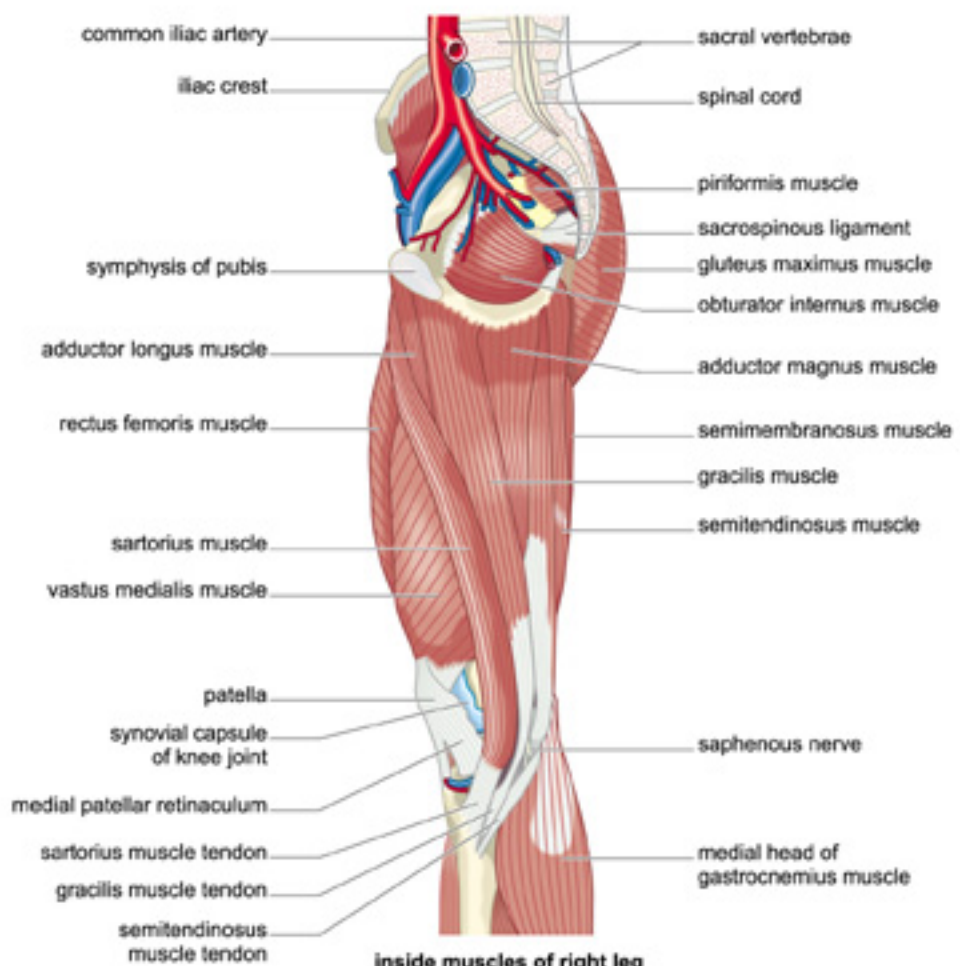

Aristotle Lane
Oxford OX2 6TR

Telephone 01865 512331

Fax 01865 512408

e-mail @odi-illustration.co.uk

ISDN 01865 517995

website www.o-d-i.com

inside muscles of right leg