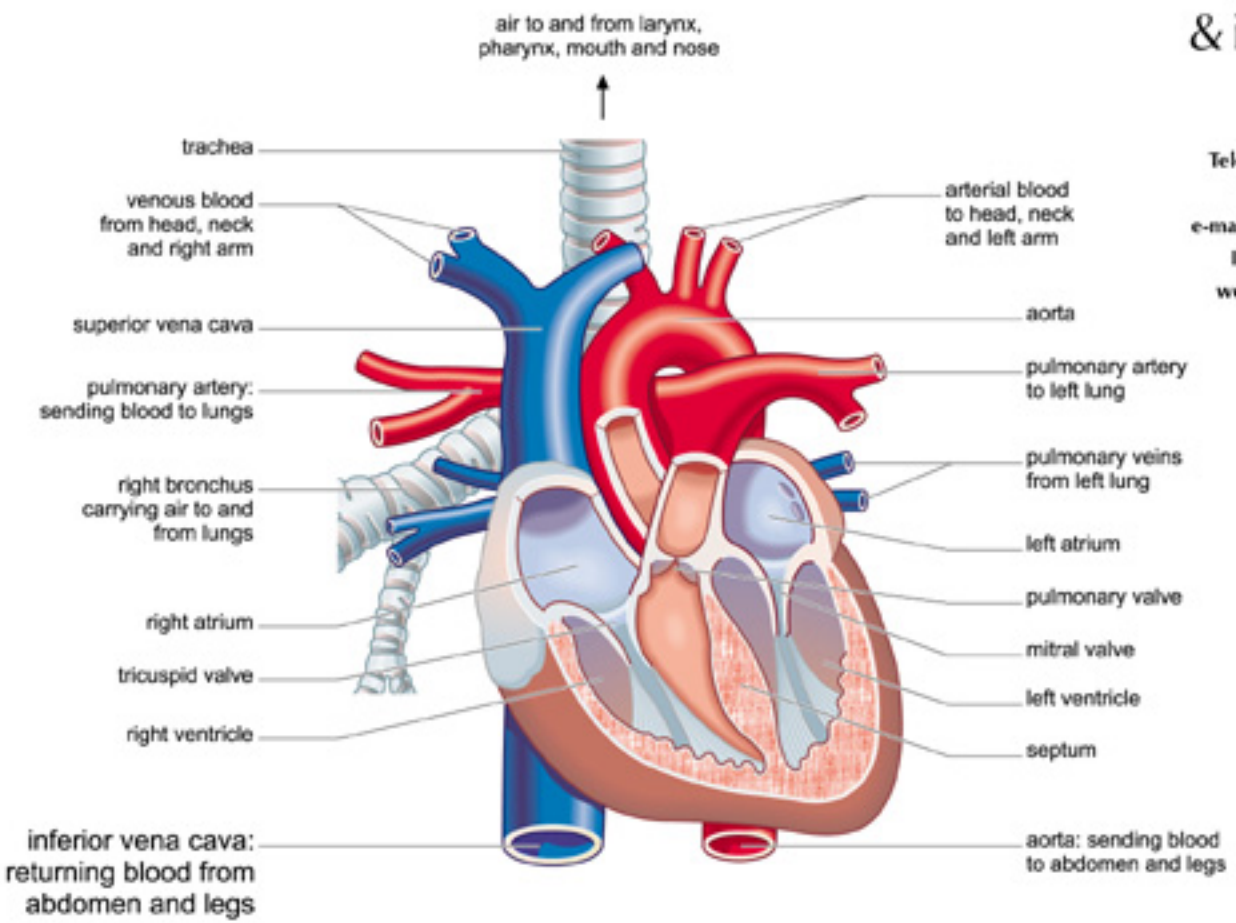

Aristotle Lane
Oxford OX2 6TR

Telephone 01865 512331

Fax 01865 512408

e-mail @odi-illustration.co.uk

ISDN 01865 517995

website www.o-d-i.com

inside muscles of right leg