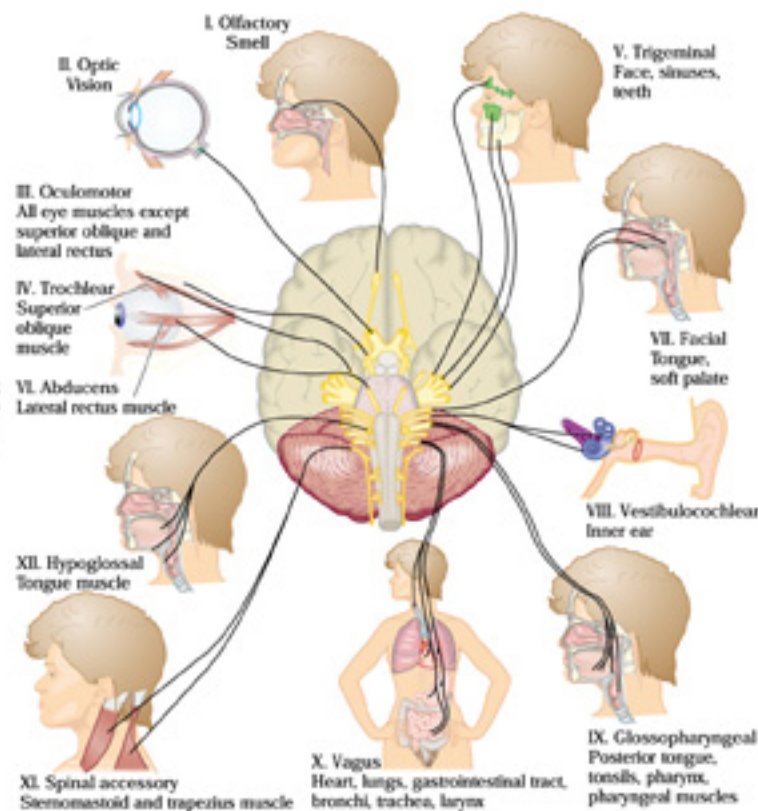

Aristotle Lane  
Oxford OX2 6TR

Telephone 01865 512331

Fax 01865 512408

website www.o-d-i.com

e-mail info@odi-illustration.co.uk

... AND SO CAN YOU DESCRIBE  
WHAT EMOTION YOU ARE FEELING  
NOW?

PEOPLE THINK I HAVE BIG EARS,  
BIG EYES, AND BIG TEETH!