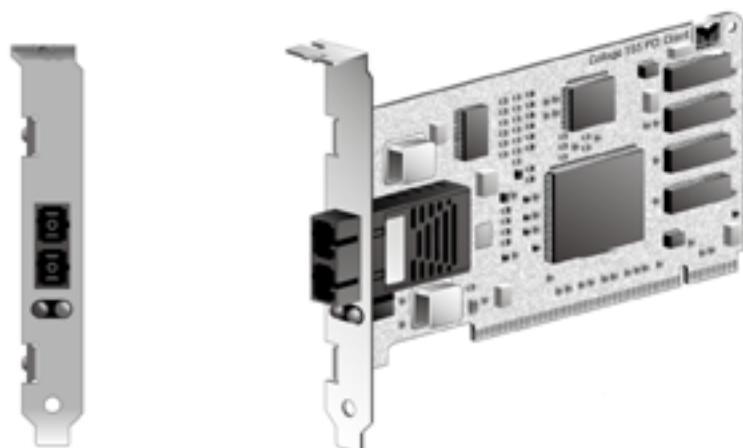

Aristotle Lane
Oxford OX2 6TR

Telephone 01865 512331

Fax 01865 512408

e-mail @odi-illustration.co.uk

ISDN 01865 517995

website www.o-d-i.com

A6001E